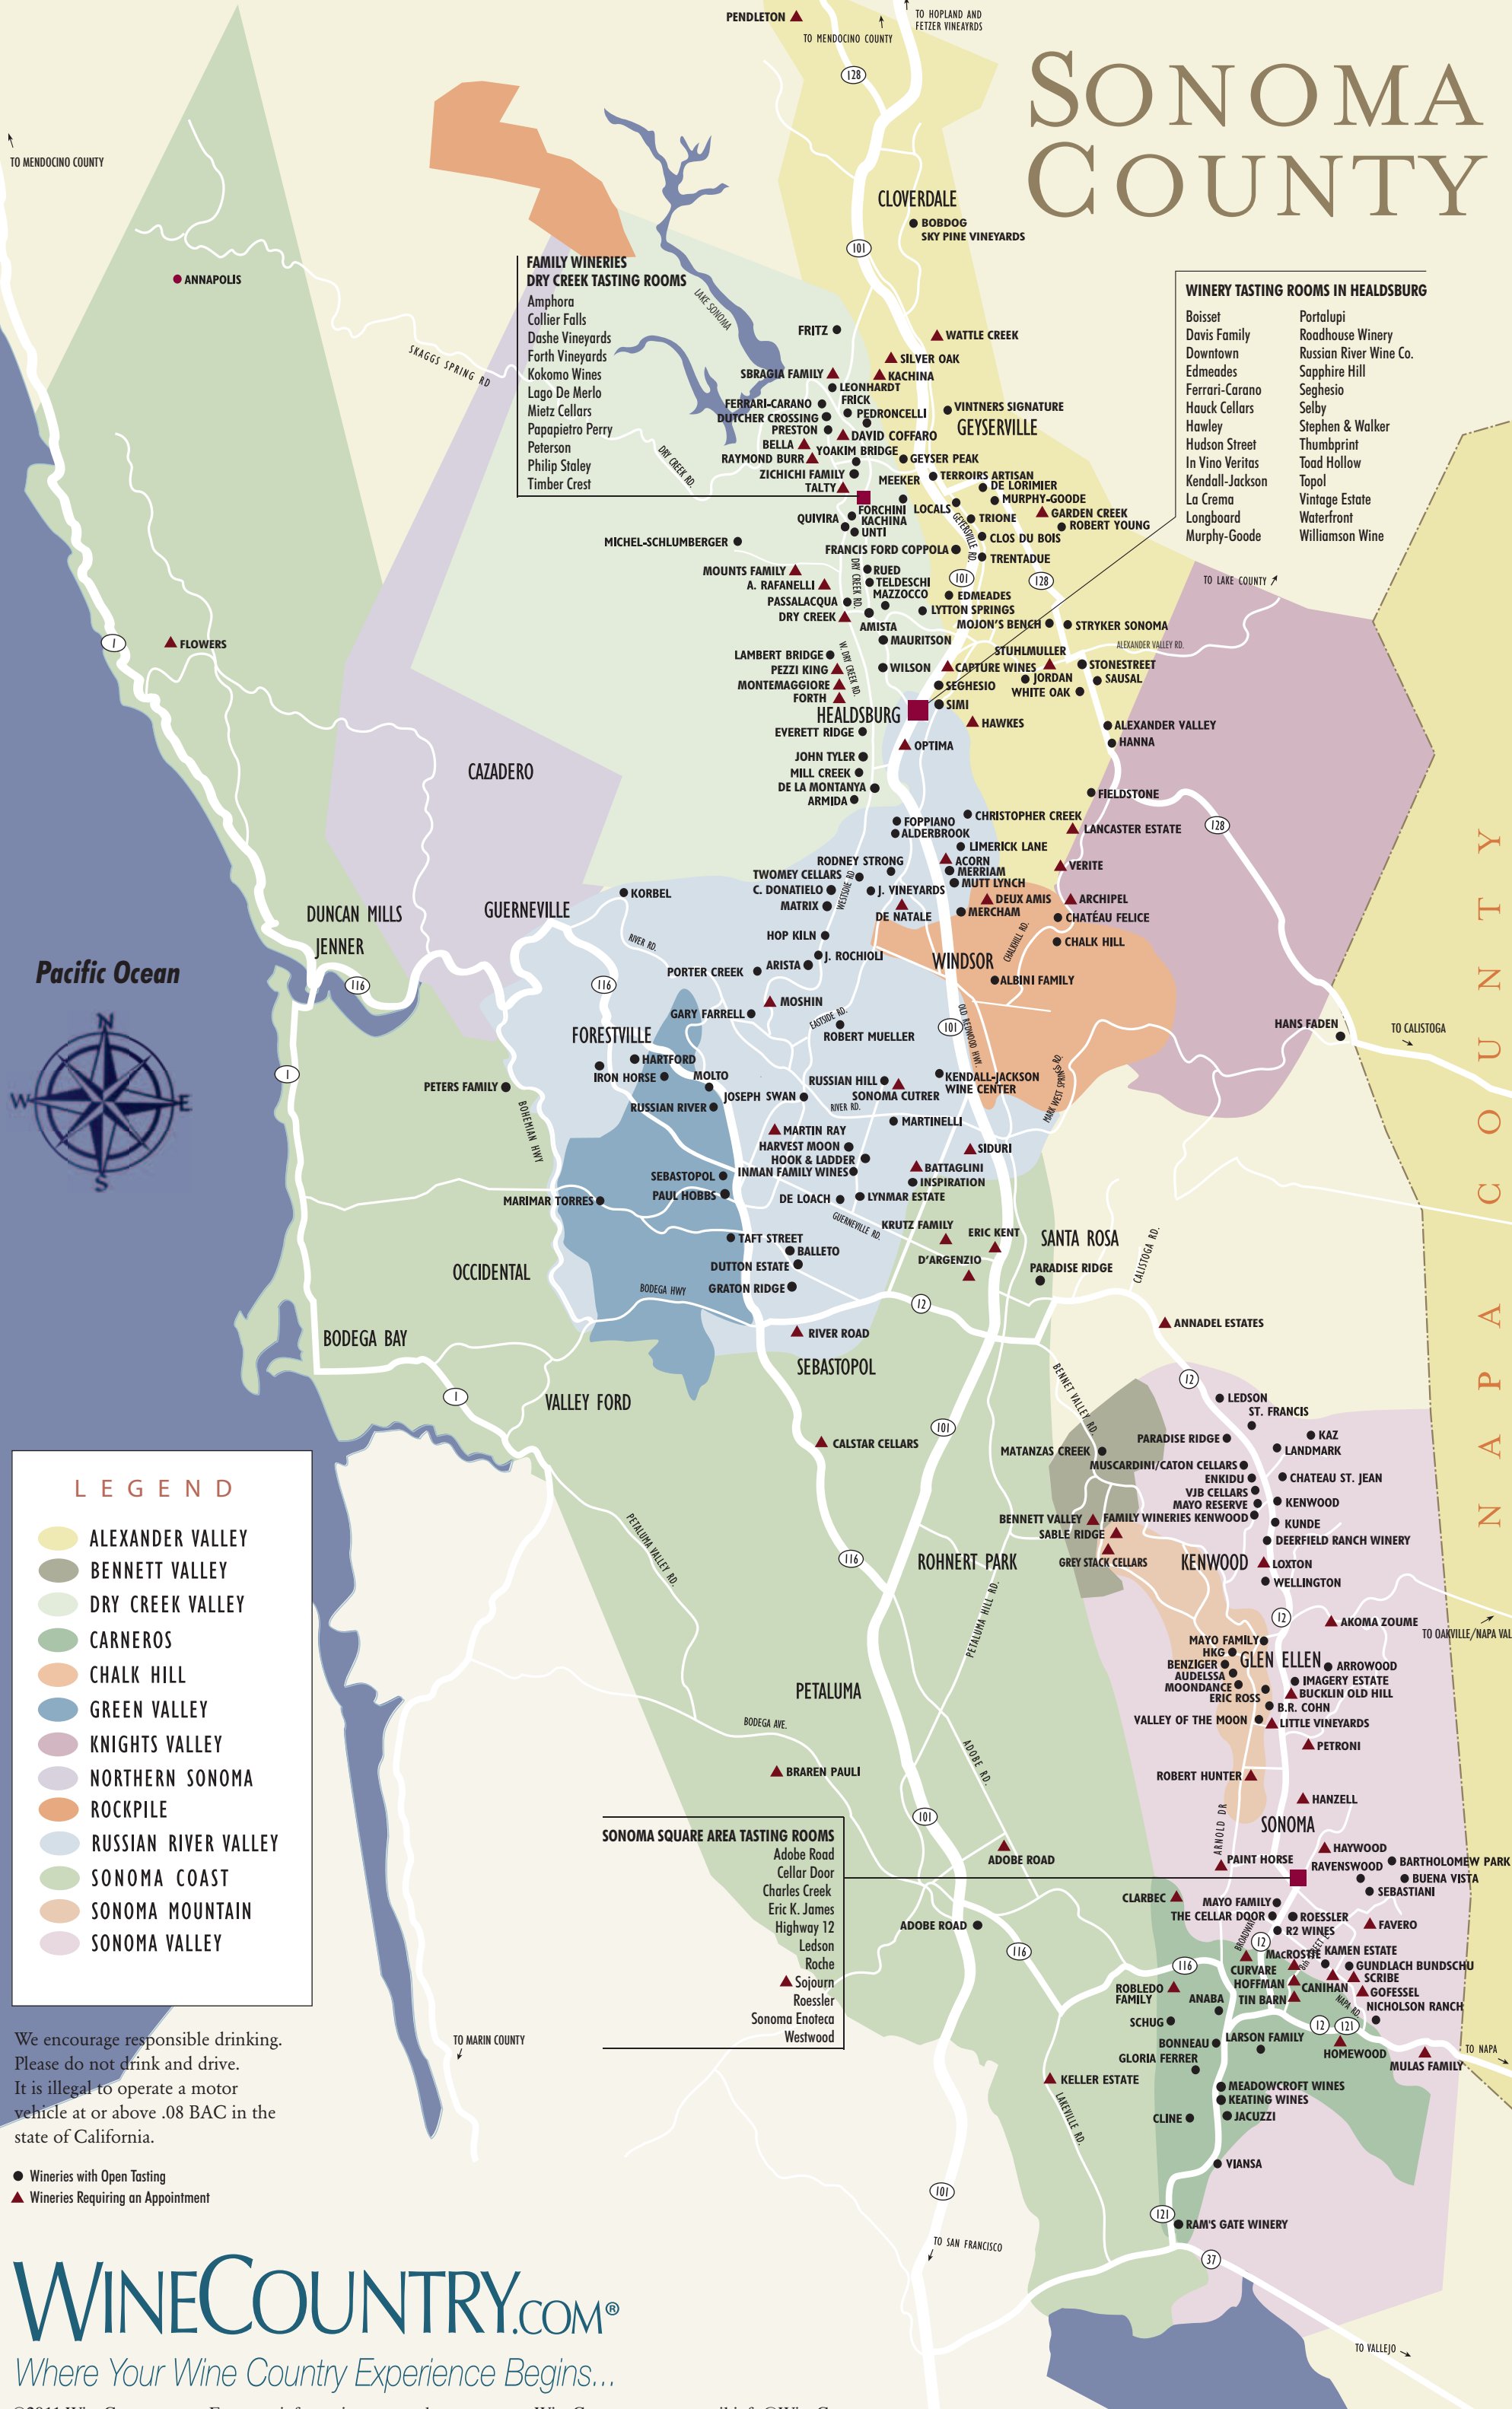

SONOMA COUNTY

- FAMILY WINERIES**
DRY CREEK TASTING ROOMS
 Amphora
 Collier Falls
 Dashe Vineyards
 Forth Vineyards
 Kokomo Wines
 Lago De Merlo
 Mietz Cellars
 Papapietro Perry
 Peterson
 Philip Staley
 Timber Crest

- WINERY TASTING ROOMS IN HEALDSBURG**
- | | |
|-----------------|------------------------|
| Boisset | Portalupi |
| Davis Family | Roadhouse Winery |
| Downtown | Russian River Wine Co. |
| Edmeades | Sapphire Hill |
| Ferrari-Carano | Seghesio |
| Hauk Cellars | Selby |
| Hawley | Stephen & Walker |
| Hudson Street | Thumbprint |
| In Vino Veritas | Toad Hollow |
| Kendall-Jackson | Topol |
| La Crema | Vintage Estate |
| Longboard | Waterfront |
| Murphy-Goode | Williamson Wine |

- SONOMA SQUARE AREA TASTING ROOMS**
 Adobe Road
 Cellar Door
 Charles Creek
 Eric K. James
 Highway 12
 Ledson
 Roche
 Sojourn
 Roessler
 Sonoma Enoteca
 Westwood

LEGEND

- ALEXANDER VALLEY
- BENNETT VALLEY
- DRY CREEK VALLEY
- CARNEROS
- CHALK HILL
- GREEN VALLEY
- KNIGHTS VALLEY
- NORTHERN SONOMA
- ROCKPILE
- RUSSIAN RIVER VALLEY
- SONOMA COAST
- SONOMA MOUNTAIN
- SONOMA VALLEY